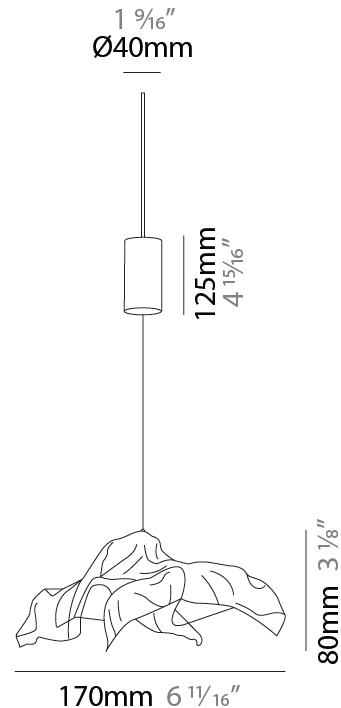

NUVOLE DI DRAGO SUSPENSION

D131592-

base number Finish
Options

1. To build a product code in our configurator select the specify button on the base model # product page
2. To build a manual product code on this datasheet choose from the options listed below in blue font and add the suffix to the base model #

GENERAL

Series: Nuvole di Drago
Partner: Knikerboker
Division: Design
Installation: Suspension
Product Type: Pendant
Mounting Location: Ceiling
Light Distribution: Indirect

PHYSICAL

Shape: Abstract
Diameter (mm): 170
Diameter (in): 6 ¹¹/₁₆
Height (mm): 80
Height (in): 3 ¹/₈
Max. Overall Height (mm): 1580
Max. Overall Height (in): 62 ³/₁₆
Fixture Material: Aluminum
Cable Details: 1500mm / 59 1/16" Cable

ELECTRICAL

Lamp Type: LED
Input Wattage (W): 3
Dimming: Non-Dimmable
Driver Included: Yes
Driver Location: Integrated
Driver Type: Constant Current- Universal
Driver Class: Class 2
Input Voltage (V): 120 - 277
Constant Current (MA): 700

LED

Color Temperature (°K): 3000
Max. Delivered Lumen (lm): 300
CRI: >85 CRI
Lamp Life (hrs): 50000

OPTICAL

RATINGS AND CERTIFICATIONS

Certified By: Certified for North American Standards
IP rating: IP20

PROJECT
TYPE
SPECIFIER
QUANTITY
DATE