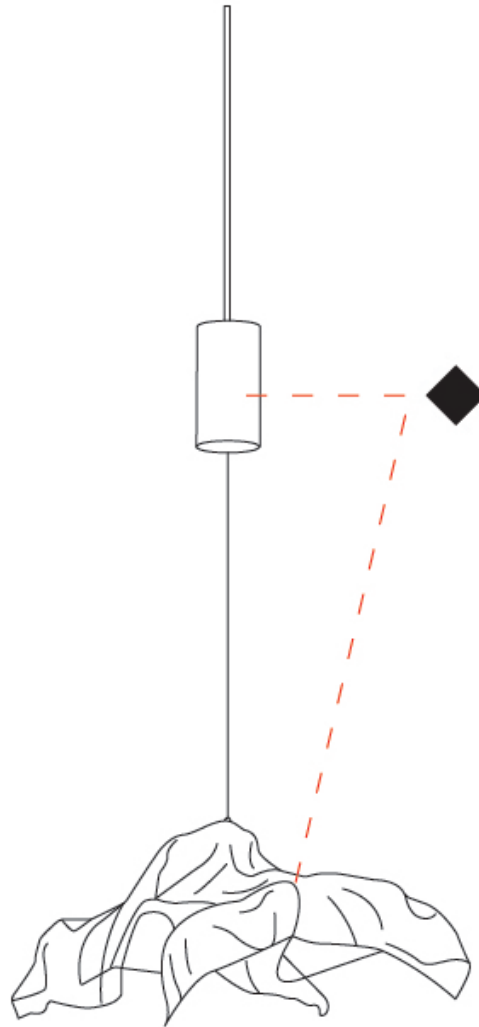

NUVOLE DI DRAGO SUSPENSION

D131592-

PROJECT

TYPE

SPECIFIER

QUANTITY

DATE

D