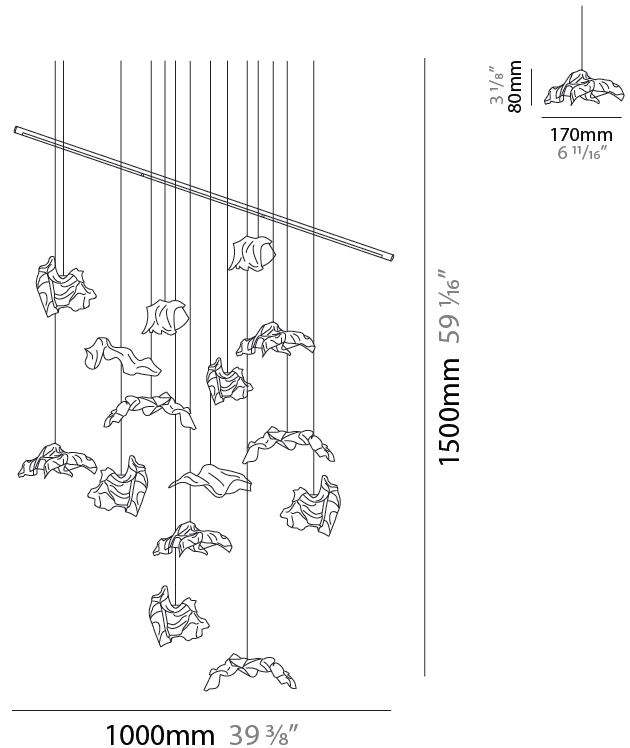

NUVOLE DI DRAGO SUSPENSION

D131593-

base number

1. To build a product code in our configurator select the specify button on the base model # product page
2. To build a manual product code on this datasheet choose from the options listed below in blue font and add the suffix to the base model #

GENERAL

Series: Nuvole di Drago
Partner: Knikerboker
Division: Design
Installation: Suspension
Product Type: Pendant
Mounting Location: Ceiling
Light Distribution: Indirect

PHYSICAL

Shape: Abstract
Diameter (mm): 1000
Diameter (in): 39 ³/₈
Height (mm): 1500
Height (in): 59 ¹/₁₆
Fixture Material: Aluminum
Cable Details: 1500mm / 59 1/16" Cable

ELECTRICAL

Lamp Type: LED
Input Wattage (W): 25
Dimming: Non-Dimming / Phase Dimming (120vac Only)
Driver Included: No
Driver Location: Remote
Driver Type: Constant Current- Universal
Driver Class: Class 2
Input Voltage (V): 120 - 277
Constant Current (MA): 700

LED

Color Temperature (°K): 3000
Max. Delivered Lumen (lm): 4000
CRI: >85 CRI
Lamp Life (hrs): 50000

OPTICAL

RATINGS AND CERTIFICATIONS

Certified By: Certified for North American Standards
IP rating: IP20